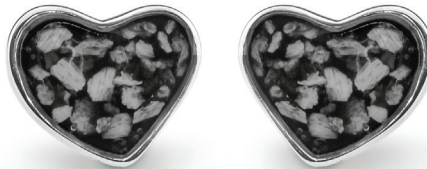

SLV £250.00 9K 9K 9K £475.00

EverWith® Ladies Delicate Drop Memorial Ashes Earrings
(EW-E-204-Violet)

SLV £220.00 9K 9K 9K £415.00

EverWith® Ladies Cherish Memorial Ashes Earrings
(EW-E-201-Black)

SLV £250.00 9K 9K 9K £429.00

EverWith® Ladies Silver Classic Round Memorial Ashes Earrings
(EW-E-202-Transparent)

SLV £220.00 9K 9K 9K £415.00

EverWith® Ladies Rondure Opulence
Memorial Ashes Earrings
(EW-E-213)

SLV £256.00 9K 9K 9K £560.00