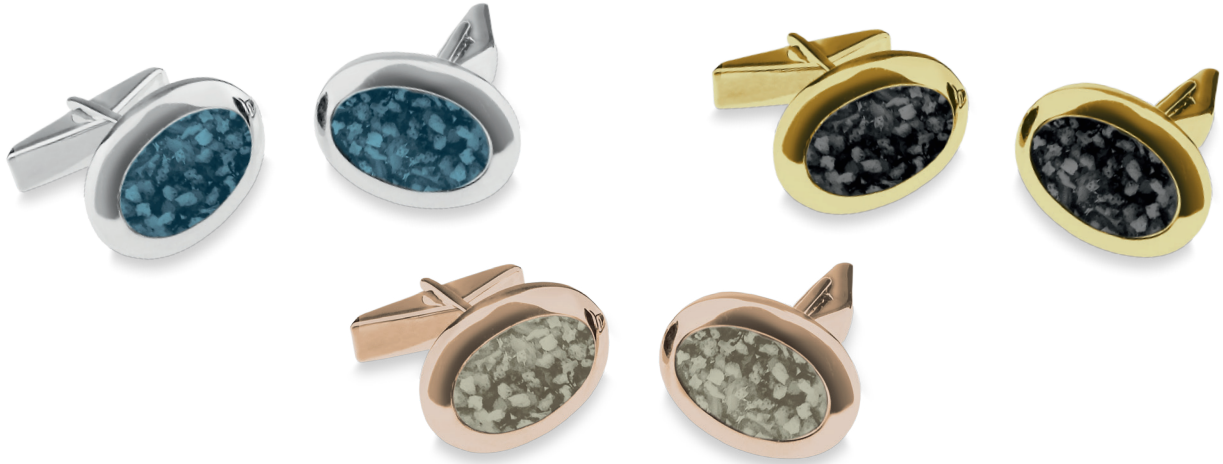

EverWith® Gents Oval Memorial Ashes Cufflinks
(EW-CL-602-Blue)

SLV **£240.00**
9F 9H 9K **£830.00**

Can be engraved up to 25 characters